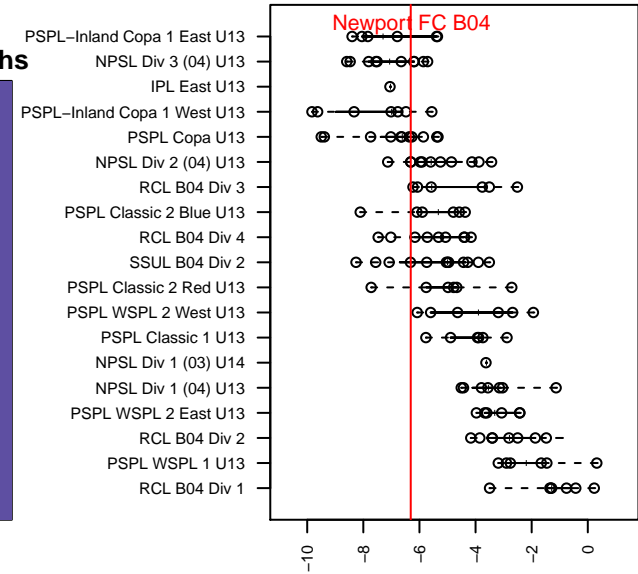

**attack and defense rating
relative to others at age
and all opponents in last 13 months**