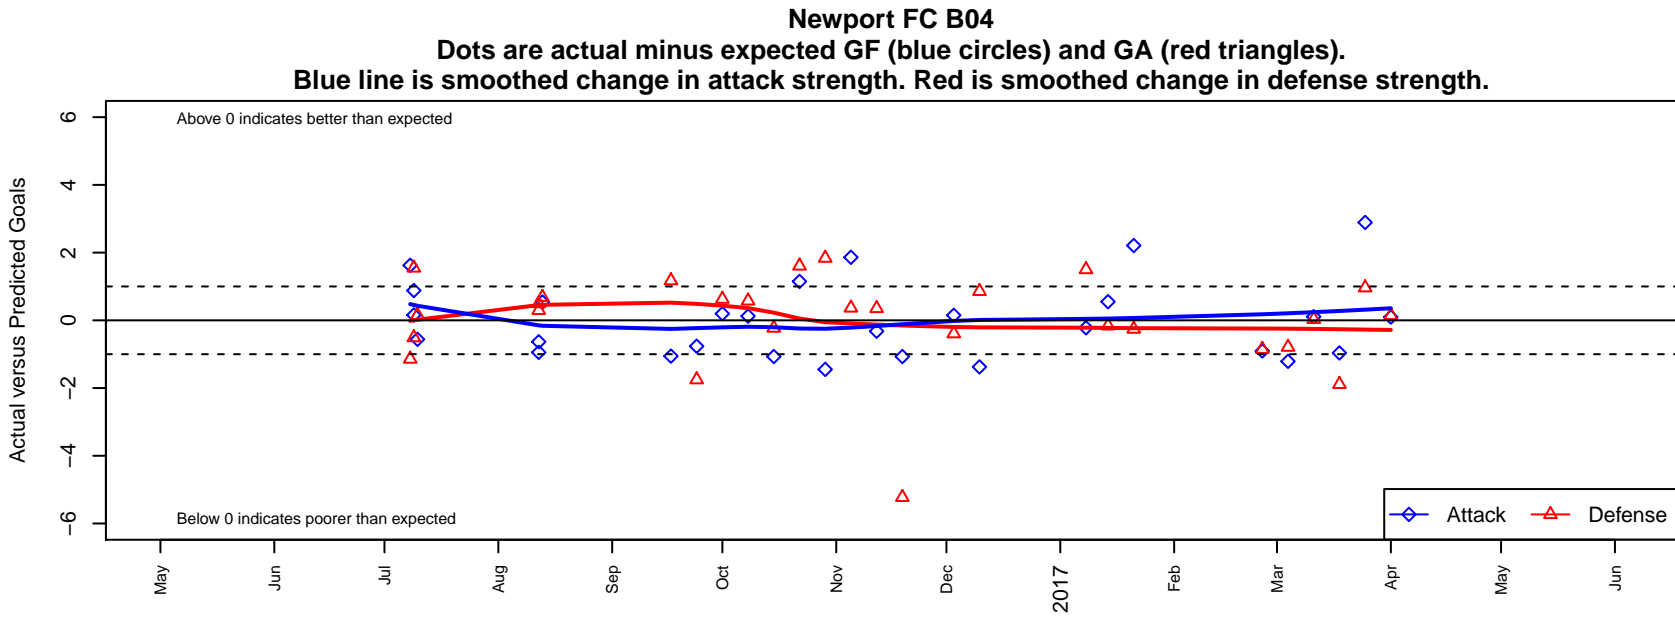

Newport FC B04

Newport Youth SC
 Bellevue, WA
 B04 total strength=660
 attack=0.79 defense=0.48
 fall league = NPSL Div 2 (04) U13
 spr league = Spr NPSL (04) Div 2 U13

alt names used:
 Newport FC B04
 NEWPORT YOUTH NEWPORT FC B'04 (WA)
 Newport FC B'04
 Newport FC B'04

Venues played:
 2016 KCC BU13
 2016 REDAPT Cup Silver U13
 2016 NPSL Division 2 (04) U13
 2016 Founders Cup B04 Div A
 2016 Spr NPSL (04) Division 2 U13

**attack and defense variance (black dot)
relative to other teams
and top 10 in region**