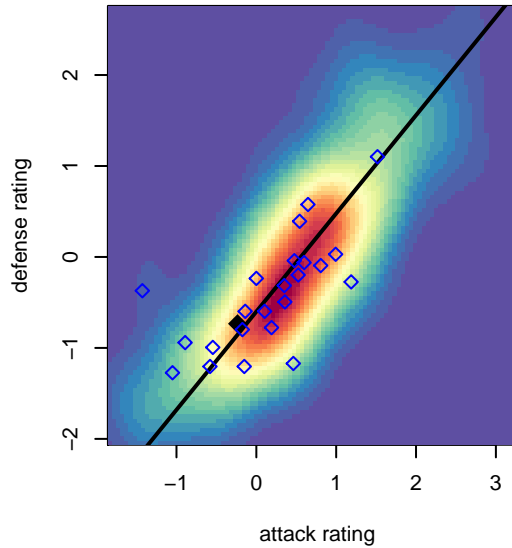

**attack and defense rating
relative to others at age
and all opponents in last 13 months**